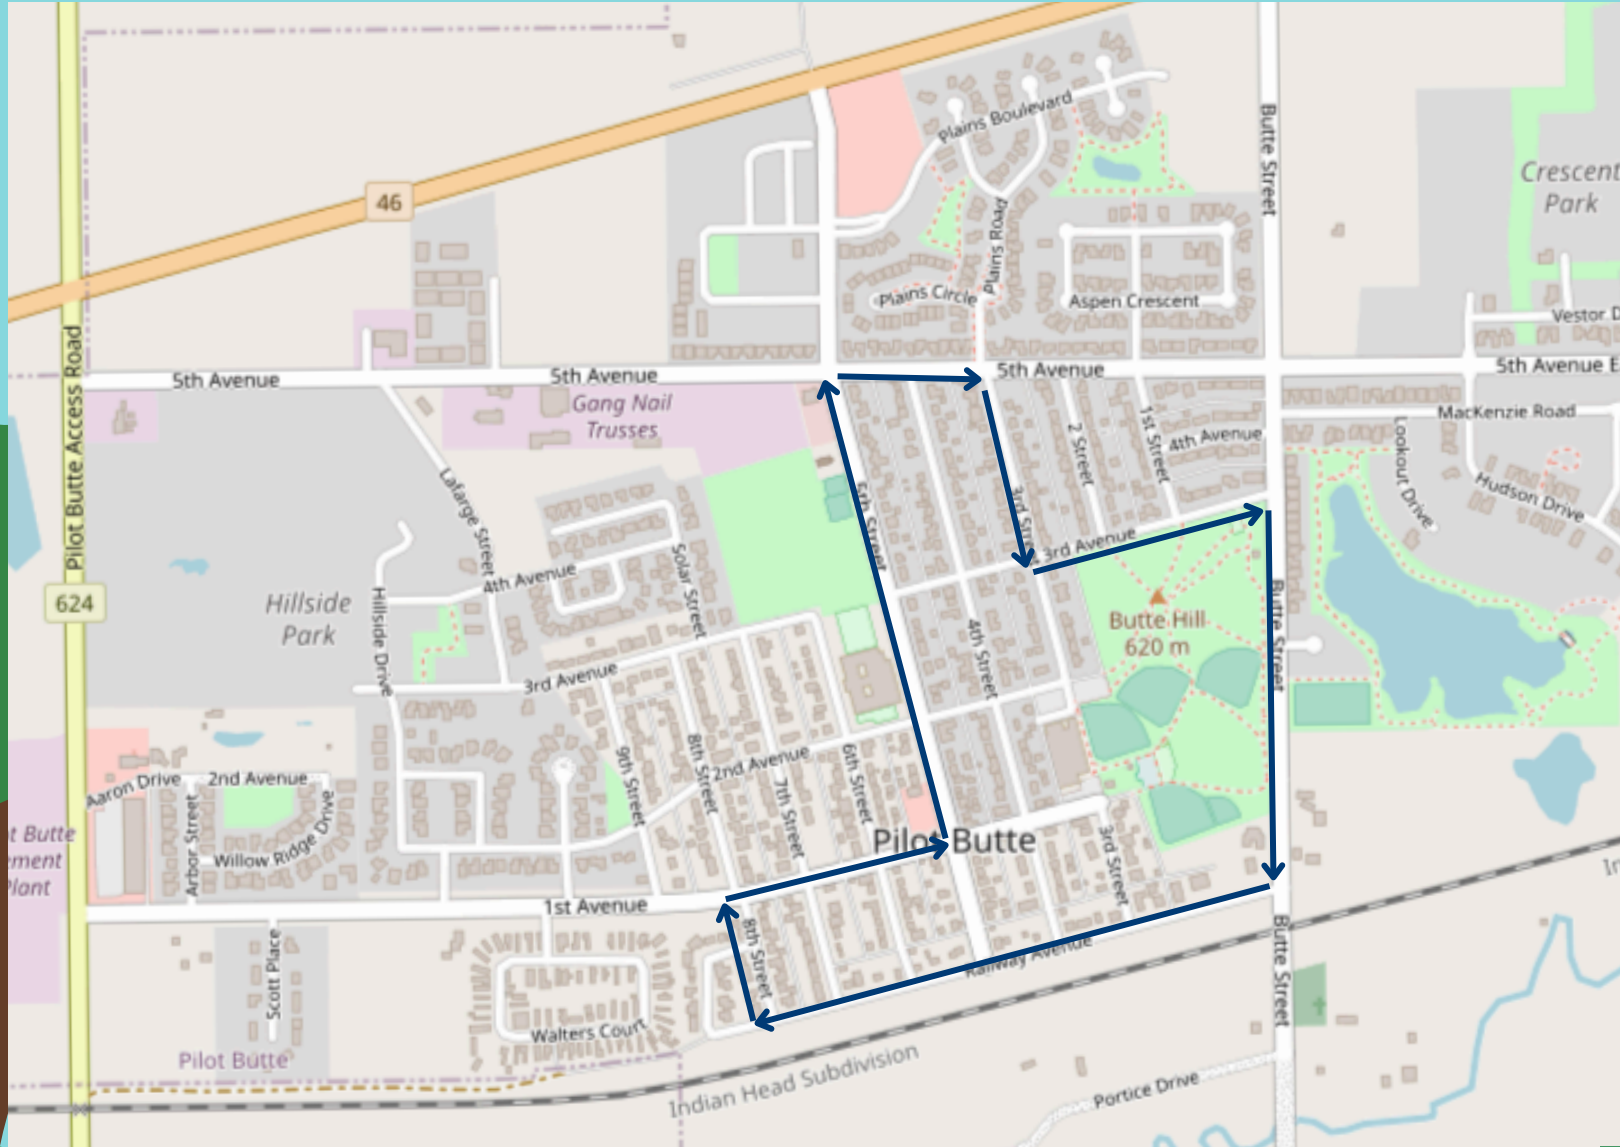

# Pilot Butte Parade map

**SATURDAY JUNE 20**

**10:30AM  
STARTING ON RAILWAY AVE**